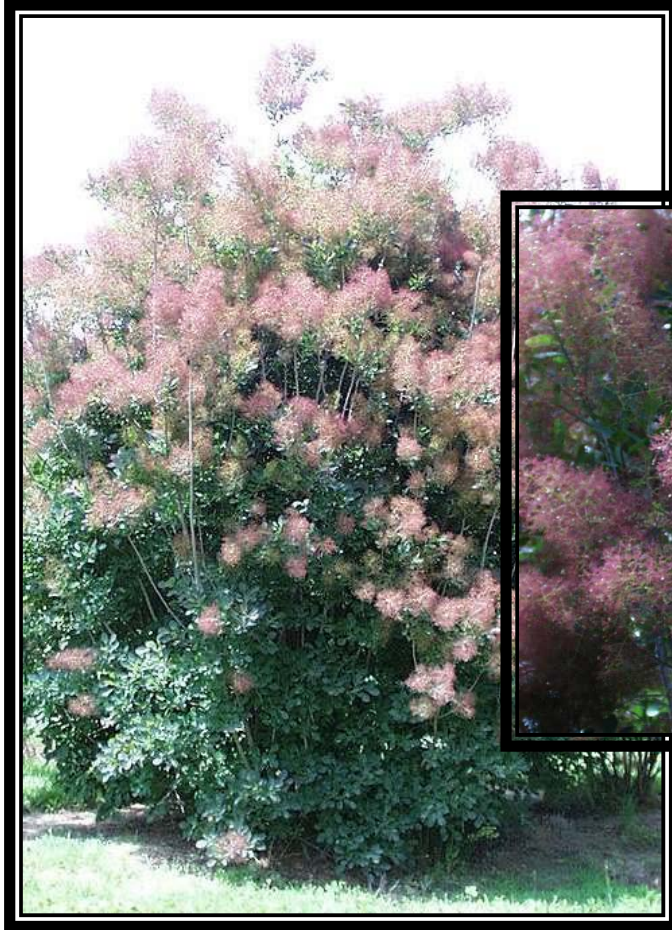

Scientific Name
Cotinus coggygria

Common Name
Smoke Tree (Smoke Bush)

Type: Deciduous shrub
Family: Anacardiaceae
Zone: 5 to 8
Native Range: Southern Europe to central China
Garden Location: Kemper Center Landscape, Mildred Lane Kemper Terrace Garden
Height: 10 to 15 feet
Spread: 10 to 15 feet

Bloom Time: May to July
Bloom Color: Yellow
Bloom Description: Yellow
Sun: Full sun
Water: Medium
Maintenance: Medium
Flowers: Flowers not Showy
Leaves: Colorful, Good Fall Color
Tolerates: Clay Soil, Drought, Deer
Uses: Hedge