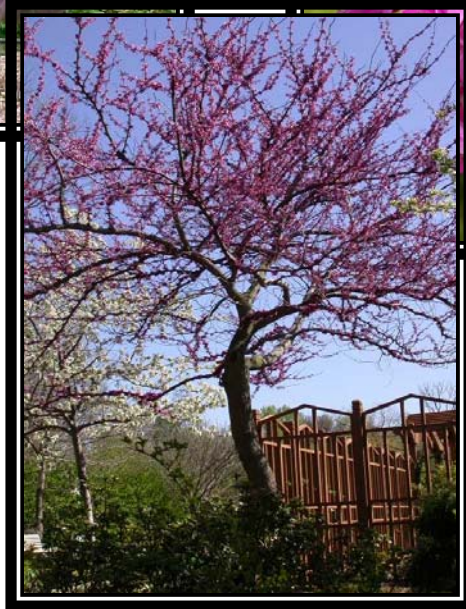

**Scientific Name**  
**Cercis canadensis**  
**'Forest Pansy'**

**Common Name**  
**Eastern Redbud**

**Type:** Tree  
**Family:** Fabaceae  
**Zone:** 5 to 9  
**Height:** 20 to 30 feet  
**Spread:** 25 to 35 feet  
**Bloom Time:** April  
**Bloom Color:** Pink  
**Bloom Description:** Rosy pink

**Sun:** Full sun to part shade  
**Water:** Medium  
**Maintenance:** Low  
**Flowers:** Showy Flowers  
**Leaves:** Colorful, Good Fall Color  
**Wildlife:** Attracts Hummingbirds  
**Tolerates:** Clay Soil, Black Walnuts, Deer  
**Uses:** Cut Flower, Flowering Tree