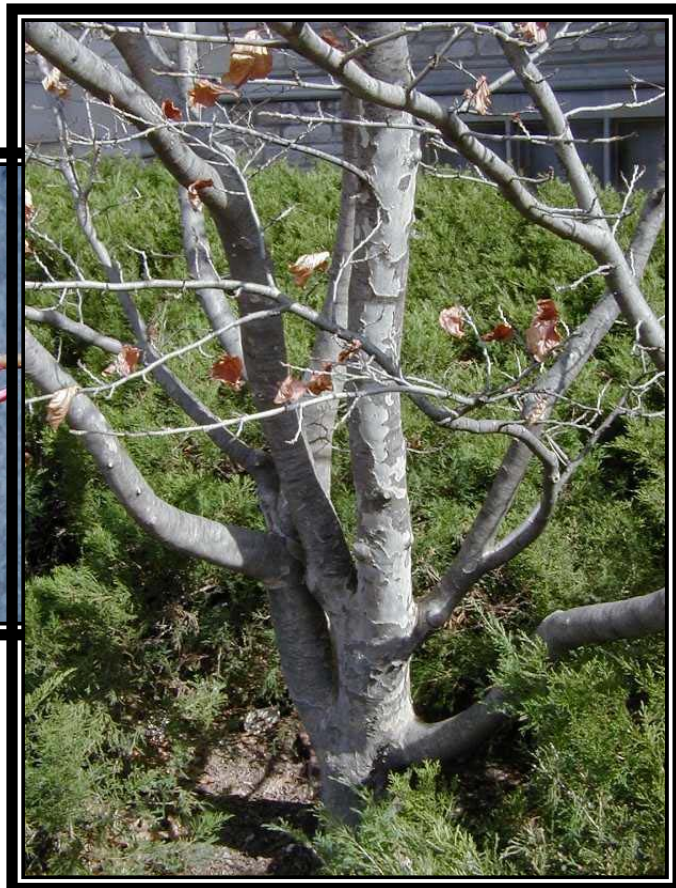

Scientific Name

Parrotia persica

Common Name

Persian Ironwood

Type: Tree

Family: Hamamelidaceae

Zone: 4 to 8

Native Range: Northern Iran, Caucasus

Height: 20 to 40 feet

Spread: 20 to 30 feet

Bloom Time: March to April

Bloom Color: Red

Bloom Description: Red

Sun: Full sun

Water: Medium

Maintenance: Medium

Flowers: Flowers not Showy

Leaves: Good Fall Color

Other: Winter Interest

Tolerates: Clay Soil, Air Pollution

Uses: Flowering Tree, Street Tree