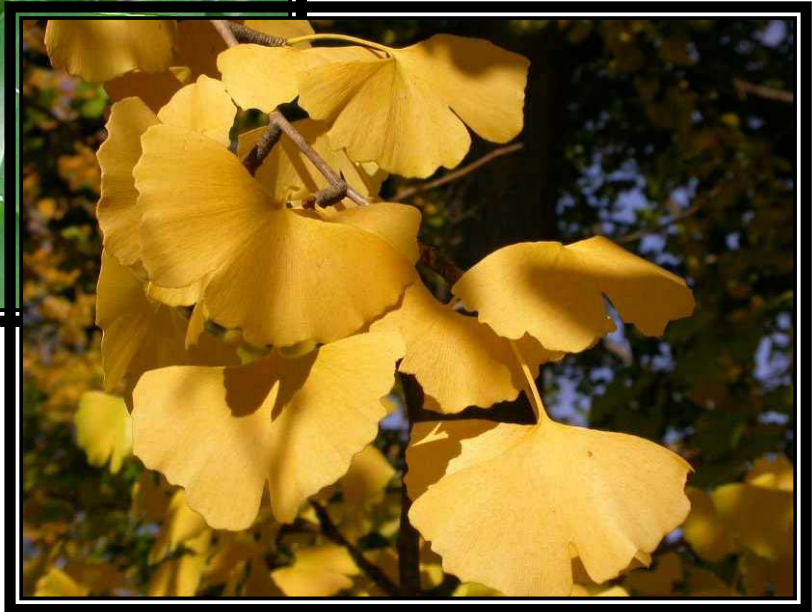

**Scientific Name**

*Ginkgo biloba*

**Common Name**

Maidenhair Tree

**Common Name:** maidenhair tree

**Type:** Tree

**Family:** Ginkgoaceae

**Zone:** 3 to 8

**Height:** 50.00 to 80.00 feet

**Spread:** 30.00 to 40.00 feet

**Bloom Time:** April

**Bloom Description:** Green

**Sun:** Full sun

**Water:** Medium

**Maintenance:** Low

**Suggested Use:** Street Tree