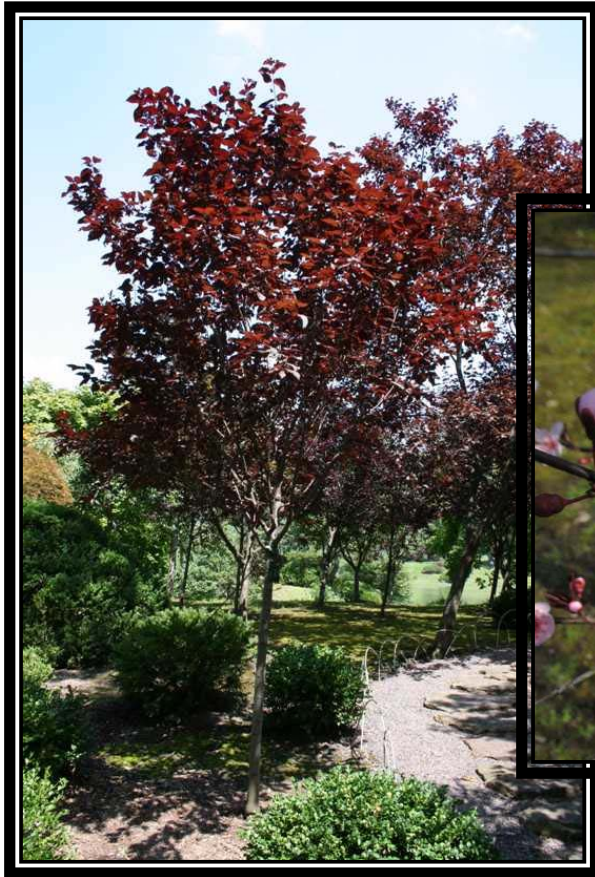

Scientific Name

**Prunus cerasifera 'Krauter
Vesuvius'**

Common Name

Cherry Plum

Type: Tree

Family: Rosaceae

Zone: 5 to 8

Height: 15 to 20 feet

Spread: 15 to 20 feet

Bloom Time: April

Bloom Color: Pink

Bloom Description: Pink

Sun: Full sun to part shade

Water: Medium

Maintenance: Medium

**Flowers: Showy Flowers, Fragrant
Flowers**

Leaves: Colorful

Fruit: Showy Fruit, Edible Fruit

Wildlife: Attracts Birds

Uses: Flowering Tree